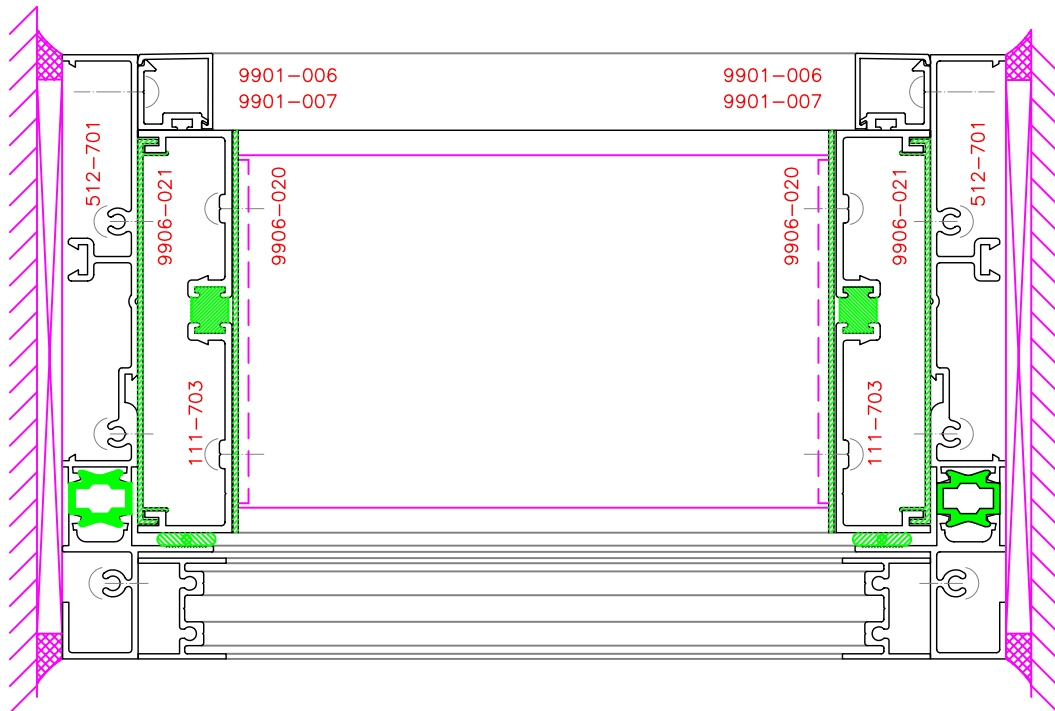

TYPICAL DETAILS

SERIES 112
LOUVRE OPTIONAL

OPEN POSITION
ELEVATION

TYPICAL DETAILS

4

5

6

7

TYPICAL DETAILS