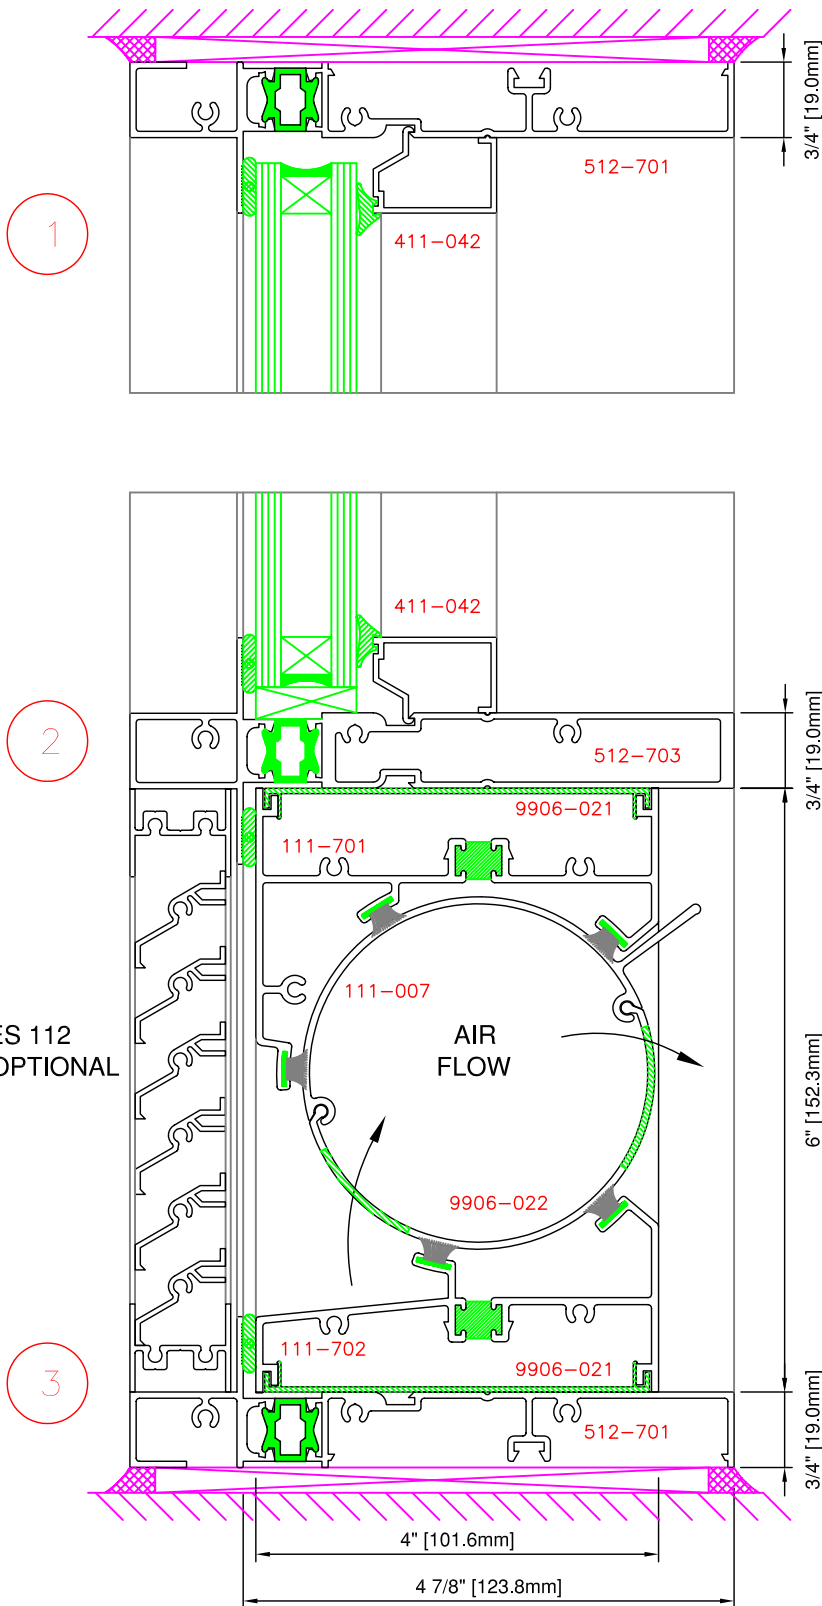

TYPICAL DETAILS

SERIES 112
LOUVRE OPTIONAL

OPEN POSITION
ELEVATION

TYPICAL DETAILS

4

5

6

7

TYPICAL DETAILS