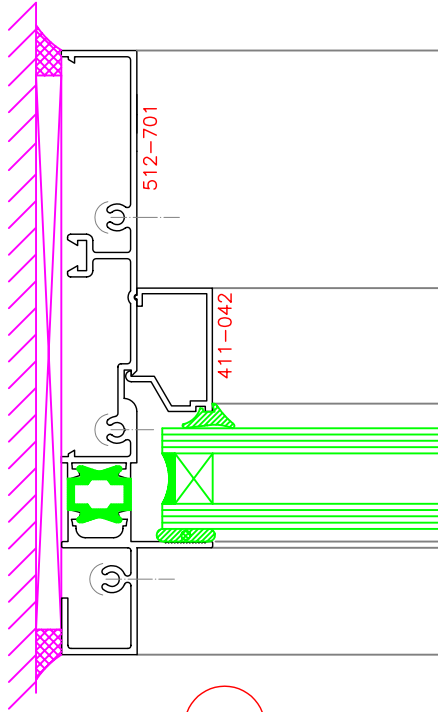

TYPICAL DETAILS

SERIES 112
LOUVRE OPTIONAL

OPEN POSITION
ELEVATION

TYPICAL DETAILS

4

5

6

7

TYPICAL DETAILS