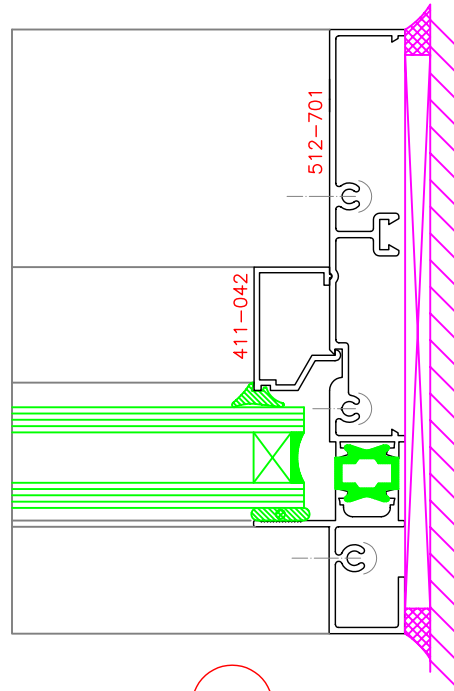

TYPICAL DETAILS

SERIES 112
LOUVRE OPTIONAL

OPEN POSITION
ELEVATION

TYPICAL DETAILS

4

5

6

7

TYPICAL DETAILS