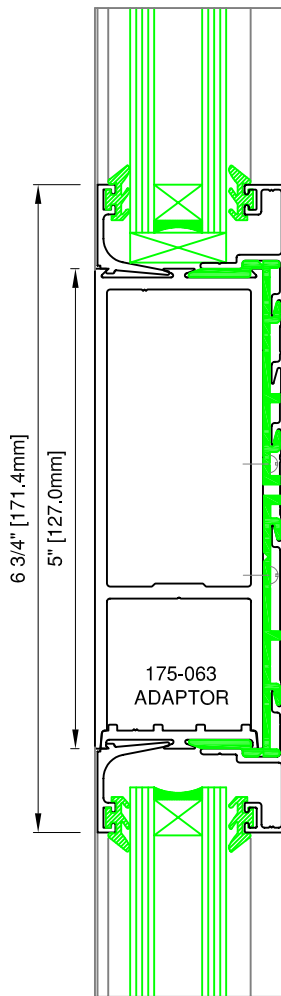

**TYPICAL DETAILS**

175-011  
DOOR RAIL  
2 1/4" (57.2 mm)

175-018  
DOOR RAIL  
3 7/8" (98.4 mm)

175-019  
DOOR RAIL  
4 1/8" (104.8 mm)

175-020  
DOOR RAIL  
5" (127.0 mm)

**TYPICAL DETAILS**

**TYPICAL DETAILS**

175-050  
MUNTIN BAR  
1/4"(6.4 mm)

175-051  
MUNTIN BAR  
13/16" (20.4 mm)

175-052  
MID BAR  
1 3/4" (44.5 mm)

175-055  
MID RAIL  
4" (101.6 mm)

TYPICAL DETAILS

175-018  
DOOR RAIL  
3 7/8" (98.4 mm)

175-020  
DOOR RAIL  
5" (127.0 mm)

175-022  
DOOR RAIL  
6" (152.4 mm)

**TYPICAL DETAILS**

175-028  
DOOR RAIL  
8" (203.2 mm)  
(cut from 12")

175-028  
DOOR RAIL  
10" (254.0 mm)  
(cut from 12")

175-028  
DOOR RAIL  
12" (304.8 mm)

**TYPICAL DETAILS**