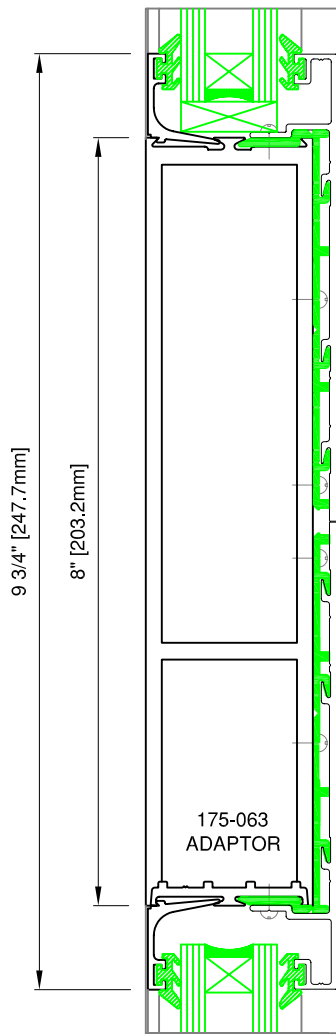

**TYPICAL DETAILS**

175-011  
DOOR RAIL  
2 1/4" (57.2 mm)

175-018  
DOOR RAIL  
3 7/8" (98.4 mm)

175-019  
DOOR RAIL  
4 1/8" (104.8 mm)

175-020  
DOOR RAIL  
5" (127.0 mm)

**TYPICAL DETAILS**

**TYPICAL DETAILS**

175-050  
MUNTIN BAR  
1/4"(6.4 mm)

175-051  
MUNTIN BAR  
13/16" (20.4 mm)

175-052  
MID BAR  
1 3/4" (44.5 mm)

175-055  
MID RAIL  
4" (101.6 mm)

TYPICAL DETAILS

175-018  
DOOR RAIL  
3 7/8" (98.4 mm)

175-020  
DOOR RAIL  
5" (127.0 mm)

175-022  
DOOR RAIL  
6" (152.4 mm)

**TYPICAL DETAILS**

175-028  
DOOR RAIL  
8" (203.2 mm)  
(cut from 12")

175-028  
DOOR RAIL  
10" (254.0 mm)  
(cut from 12")

175-028  
DOOR RAIL  
12" (304.8 mm)

**TYPICAL DETAILS**