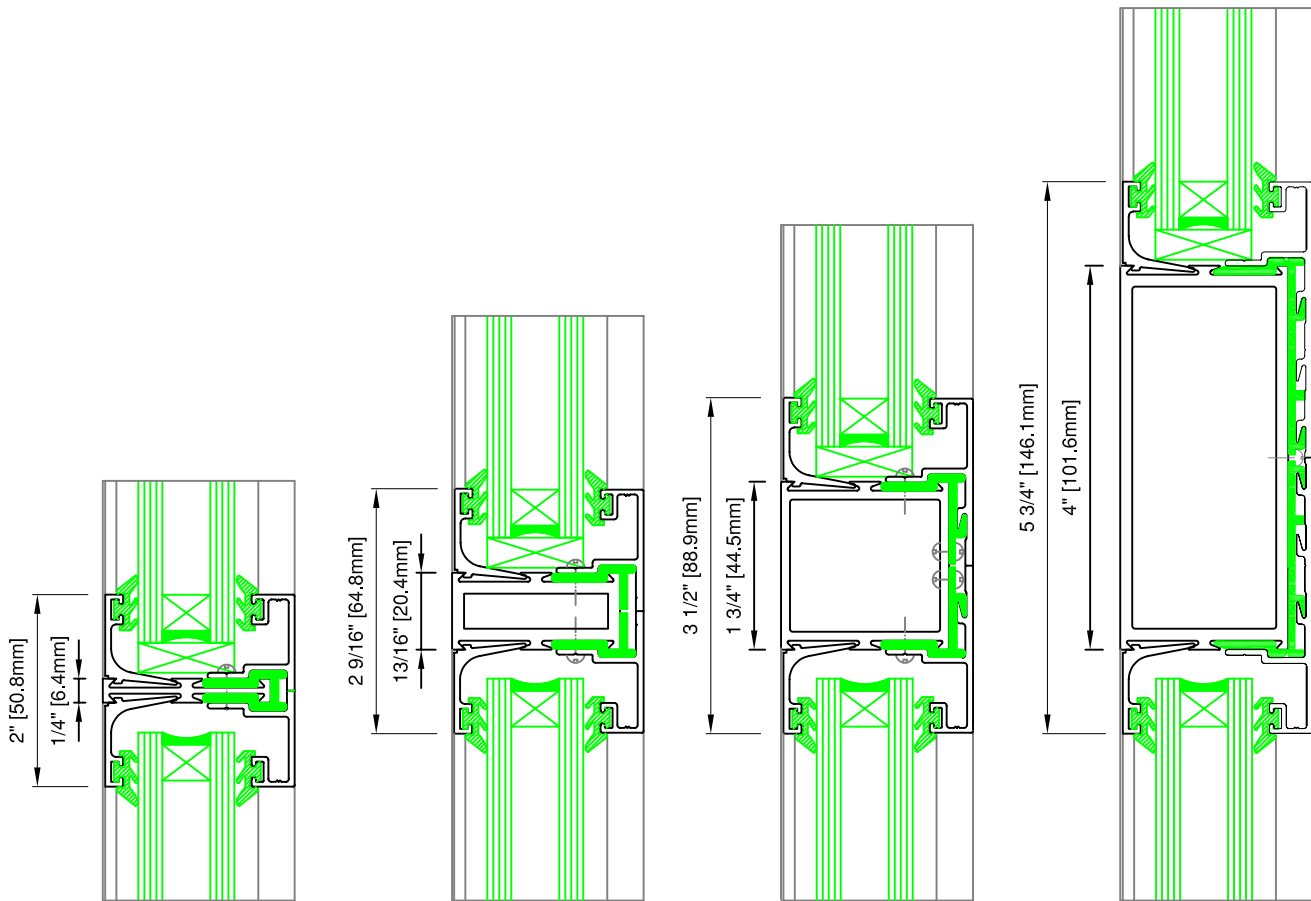

**TYPICAL DETAILS**

175-011  
DOOR RAIL  
2 1/4" (57.2 mm)

175-018  
DOOR RAIL  
3 7/8" (98.4 mm)

175-019  
DOOR RAIL  
4 1/8" (104.8 mm)

175-020  
DOOR RAIL  
5" (127.0 mm)

**TYPICAL DETAILS**

**TYPICAL DETAILS**

175-050  
MUNTIN BAR  
1/4"(6.4 mm)

175-051  
MUNTIN BAR  
13/16" (20.4 mm)

175-052  
MID BAR  
1 3/4" (44.5 mm)

175-055  
MID RAIL  
4" (101.6 mm)

TYPICAL DETAILS

175-018  
DOOR RAIL  
3 7/8" (98.4 mm)

175-020  
DOOR RAIL  
5" (127.0 mm)

175-022  
DOOR RAIL  
6" (152.4 mm)

**TYPICAL DETAILS**

175-028  
DOOR RAIL  
8" (203.2 mm)  
(cut from 12")

175-028  
DOOR RAIL  
10" (254.0 mm)  
(cut from 12")

175-028  
DOOR RAIL  
12" (304.8 mm)

**TYPICAL DETAILS**