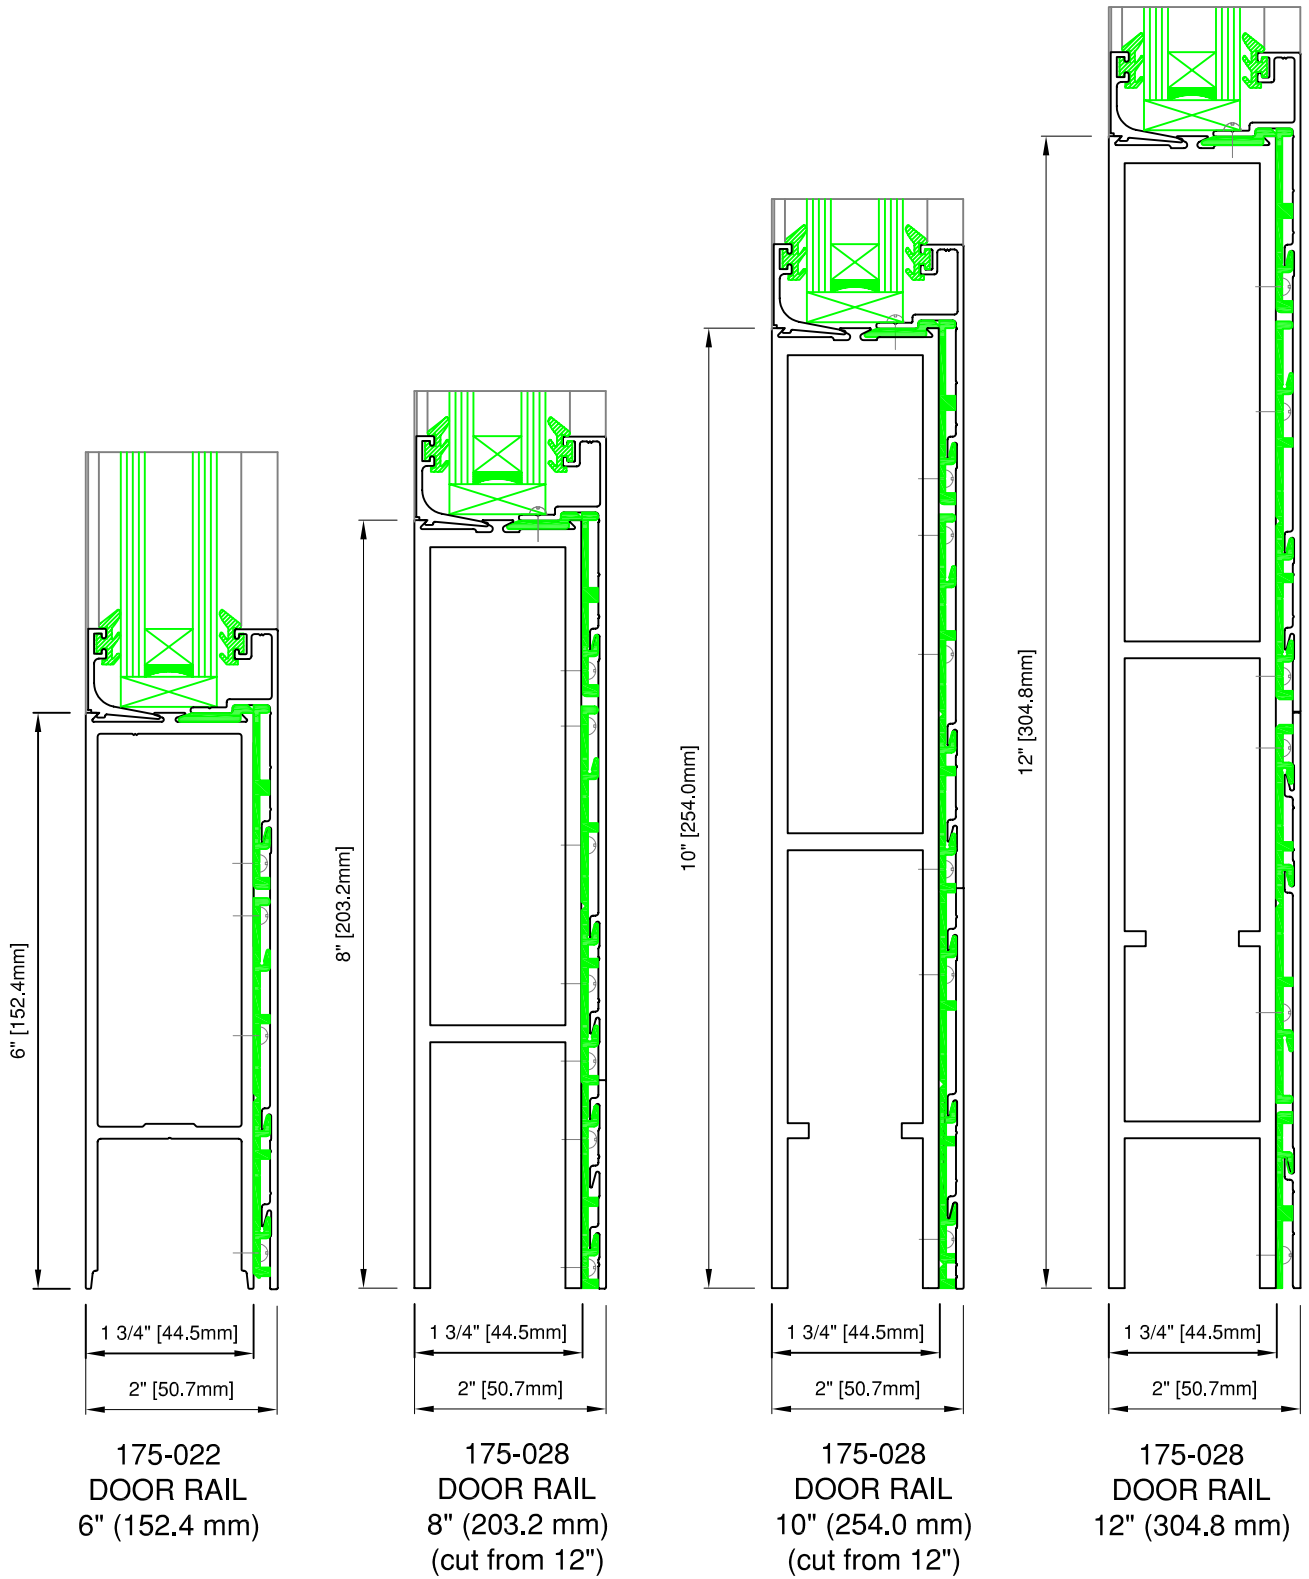

**TYPICAL DETAILS**

175-011  
DOOR RAIL  
2 1/4" (57.2 mm)

175-018  
DOOR RAIL  
3 7/8" (98.4 mm)

175-019  
DOOR RAIL  
4 1/8" (104.8 mm)

175-020  
DOOR RAIL  
5" (127.0 mm)

**TYPICAL DETAILS**

**TYPICAL DETAILS**

175-050  
MUNTIN BAR  
1/4"(6.4 mm)

175-051  
MUNTIN BAR  
13/16" (20.4 mm)

175-052  
MID BAR  
1 3/4" (44.5 mm)

175-055  
MID RAIL  
4" (101.6 mm)

TYPICAL DETAILS

175-018  
DOOR RAIL  
3 7/8" (98.4 mm)

175-020  
DOOR RAIL  
5" (127.0 mm)

175-022  
DOOR RAIL  
6" (152.4 mm)

**TYPICAL DETAILS**

175-028  
DOOR RAIL  
8" (203.2 mm)  
(cut from 12")

175-028  
DOOR RAIL  
10" (254.0 mm)  
(cut from 12")

175-028  
DOOR RAIL  
12" (304.8 mm)

**TYPICAL DETAILS**