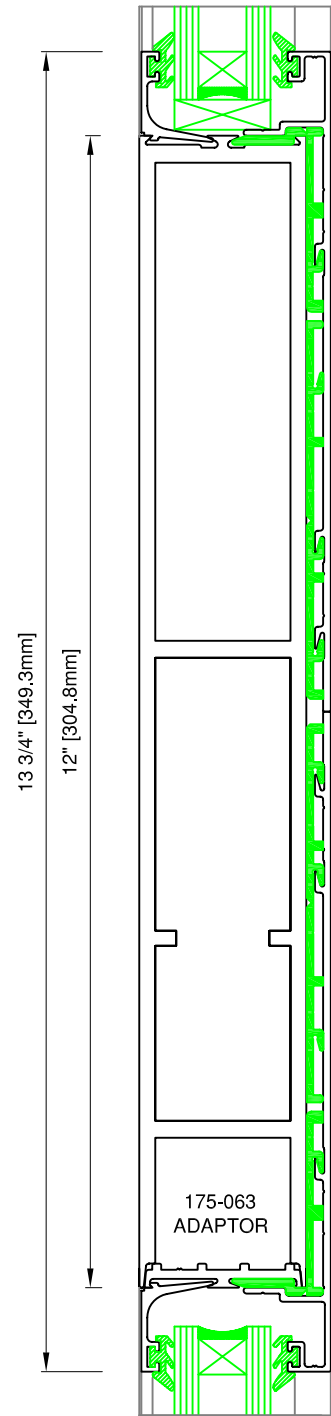

**TYPICAL DETAILS**

175-011  
DOOR RAIL  
2 1/4" (57.2 mm)

175-018  
DOOR RAIL  
3 7/8" (98.4 mm)

175-019  
DOOR RAIL  
4 1/8" (104.8 mm)

175-020  
DOOR RAIL  
5" (127.0 mm)

**TYPICAL DETAILS**

**TYPICAL DETAILS**

175-050  
MUNTIN BAR  
1/4"(6.4 mm)

175-051  
MUNTIN BAR  
13/16" (20.4 mm)

175-052  
MID BAR  
1 3/4" (44.5 mm)

175-055  
MID RAIL  
4" (101.6 mm)

TYPICAL DETAILS

175-018  
DOOR RAIL  
3 7/8" (98.4 mm)

175-020  
DOOR RAIL  
5" (127.0 mm)

175-022  
DOOR RAIL  
6" (152.4 mm)

**TYPICAL DETAILS**

175-028  
DOOR RAIL  
8" (203.2 mm)  
(cut from 12")

175-028  
DOOR RAIL  
10" (254.0 mm)  
(cut from 12")

175-028  
DOOR RAIL  
12" (304.8 mm)

**TYPICAL DETAILS**