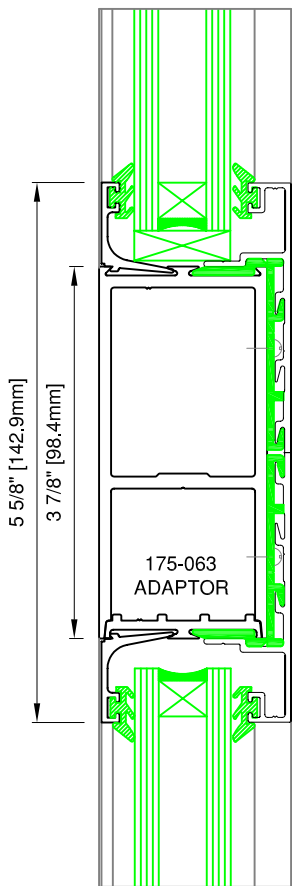

**TYPICAL DETAILS**

175-011  
DOOR RAIL  
2 1/4" (57.2 mm)

175-018  
DOOR RAIL  
3 7/8" (98.4 mm)

175-019  
DOOR RAIL  
4 1/8" (104.8 mm)

175-020  
DOOR RAIL  
5" (127.0 mm)

**TYPICAL DETAILS**

**TYPICAL DETAILS**

175-050  
MUNTIN BAR  
1/4"(6.4 mm)

175-051  
MUNTIN BAR  
13/16" (20.4 mm)

175-052  
MID BAR  
1 3/4" (44.5 mm)

175-055  
MID RAIL  
4" (101.6 mm)

TYPICAL DETAILS

175-018  
DOOR RAIL  
3 7/8" (98.4 mm)

175-020  
DOOR RAIL  
5" (127.0 mm)

175-022  
DOOR RAIL  
6" (152.4 mm)

**TYPICAL DETAILS**

175-028  
DOOR RAIL  
8" (203.2 mm)  
(cut from 12")

175-028  
DOOR RAIL  
10" (254.0 mm)  
(cut from 12")

175-028  
DOOR RAIL  
12" (304.8 mm)

**TYPICAL DETAILS**