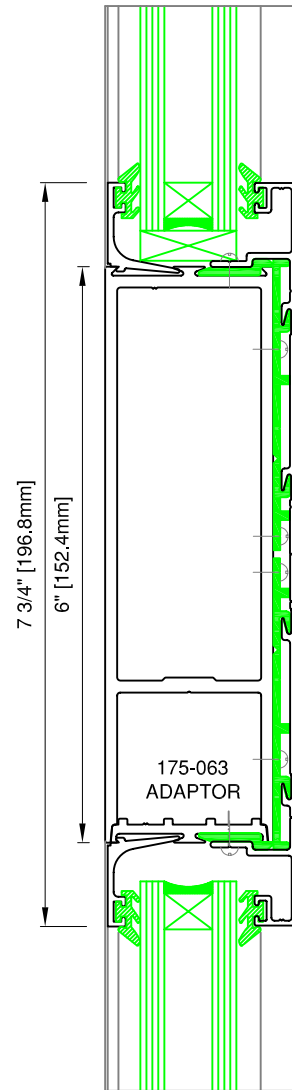

**TYPICAL DETAILS**

175-011  
DOOR RAIL  
2 1/4" (57.2 mm)

175-018  
DOOR RAIL  
3 7/8" (98.4 mm)

175-019  
DOOR RAIL  
4 1/8" (104.8 mm)

175-020  
DOOR RAIL  
5" (127.0 mm)

**TYPICAL DETAILS**

**TYPICAL DETAILS**

175-050  
MUNTIN BAR  
1/4"(6.4 mm)

175-051  
MUNTIN BAR  
13/16" (20.4 mm)

175-052  
MID BAR  
1 3/4" (44.5 mm)

175-055  
MID RAIL  
4" (101.6 mm)

TYPICAL DETAILS

175-018  
DOOR RAIL  
3 7/8" (98.4 mm)

175-020  
DOOR RAIL  
5" (127.0 mm)

175-022  
DOOR RAIL  
6" (152.4 mm)

**TYPICAL DETAILS**

175-028  
DOOR RAIL  
8" (203.2 mm)  
(cut from 12")

175-028  
DOOR RAIL  
10" (254.0 mm)  
(cut from 12")

175-028  
DOOR RAIL  
12" (304.8 mm)

**TYPICAL DETAILS**