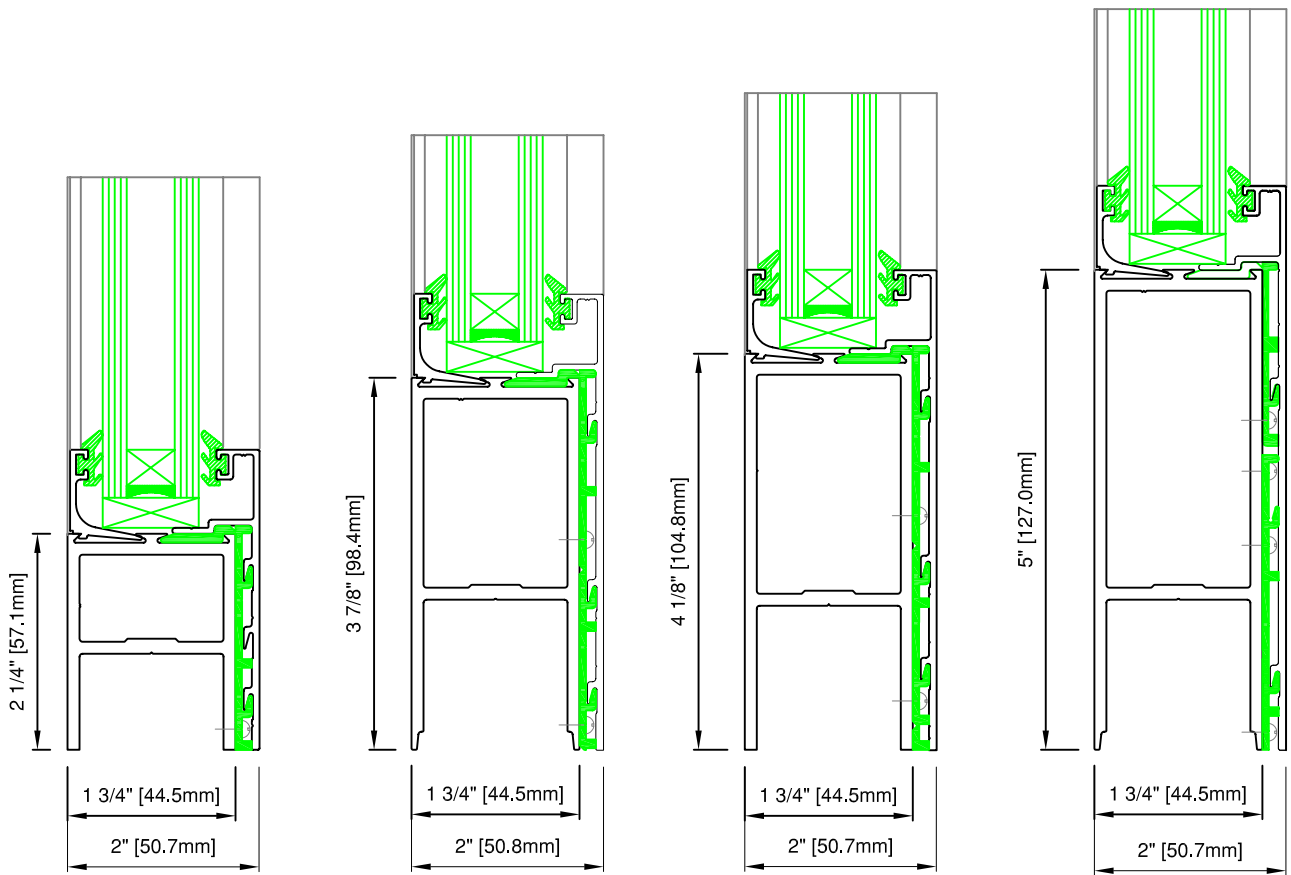

**TYPICAL DETAILS**

175-011  
DOOR RAIL  
2 1/4" (57.2 mm)

175-018  
DOOR RAIL  
3 7/8" (98.4 mm)

175-019  
DOOR RAIL  
4 1/8" (104.8 mm)

175-020  
DOOR RAIL  
5" (127.0 mm)

**TYPICAL DETAILS**

**TYPICAL DETAILS**

175-050  
MUNTIN BAR  
1/4"(6.4 mm)

175-051  
MUNTIN BAR  
13/16" (20.4 mm)

175-052  
MID BAR  
1 3/4" (44.5 mm)

175-055  
MID RAIL  
4" (101.6 mm)

TYPICAL DETAILS

175-018  
DOOR RAIL  
3 7/8" (98.4 mm)

175-020  
DOOR RAIL  
5" (127.0 mm)

175-022  
DOOR RAIL  
6" (152.4 mm)

**TYPICAL DETAILS**

175-028  
DOOR RAIL  
8" (203.2 mm)  
(cut from 12")

175-028  
DOOR RAIL  
10" (254.0 mm)  
(cut from 12")

175-028  
DOOR RAIL  
12" (304.8 mm)

**TYPICAL DETAILS**