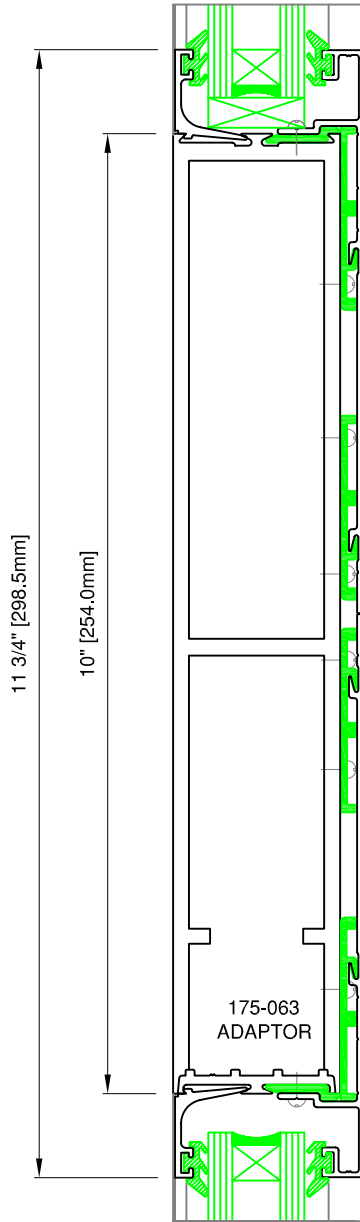

**TYPICAL DETAILS**

175-011  
DOOR RAIL  
2 1/4" (57.2 mm)

175-018  
DOOR RAIL  
3 7/8" (98.4 mm)

175-019  
DOOR RAIL  
4 1/8" (104.8 mm)

175-020  
DOOR RAIL  
5" (127.0 mm)

**TYPICAL DETAILS**

**TYPICAL DETAILS**

175-050  
MUNTIN BAR  
1/4"(6.4 mm)

175-051  
MUNTIN BAR  
13/16" (20.4 mm)

175-052  
MID BAR  
1 3/4" (44.5 mm)

175-055  
MID RAIL  
4" (101.6 mm)

TYPICAL DETAILS

175-018  
DOOR RAIL  
3 7/8" (98.4 mm)

175-020  
DOOR RAIL  
5" (127.0 mm)

175-022  
DOOR RAIL  
6" (152.4 mm)

**TYPICAL DETAILS**

175-028  
DOOR RAIL  
8" (203.2 mm)  
(cut from 12")

175-028  
DOOR RAIL  
10" (254.0 mm)  
(cut from 12")

175-028  
DOOR RAIL  
12" (304.8 mm)

**TYPICAL DETAILS**