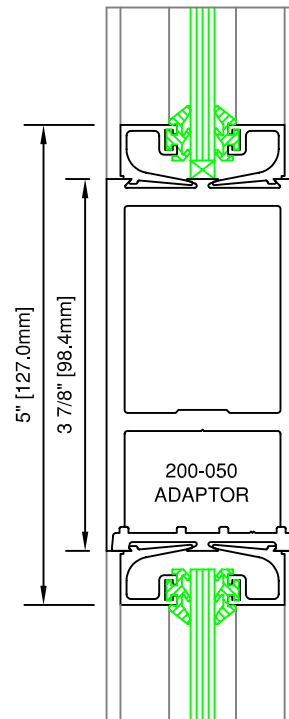

TYPICAL DETAILS

200-020
DOOR RAIL
6" (152.4 mm)

TYPICAL DETAILS

200-010
DOOR RAIL
2 3/8" (60.3 mm)

200-015
DOOR RAIL
3 7/8" (98.4 mm)

TYPICAL DETAILS