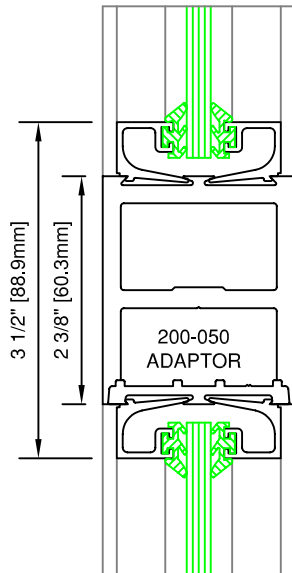

TYPICAL DETAILS

200-020
DOOR RAIL
6" (152.4 mm)

TYPICAL DETAILS

200-010
DOOR RAIL
2 3/8" (60.3 mm)

200-015
DOOR RAIL
3 7/8" (98.4 mm)

TYPICAL DETAILS