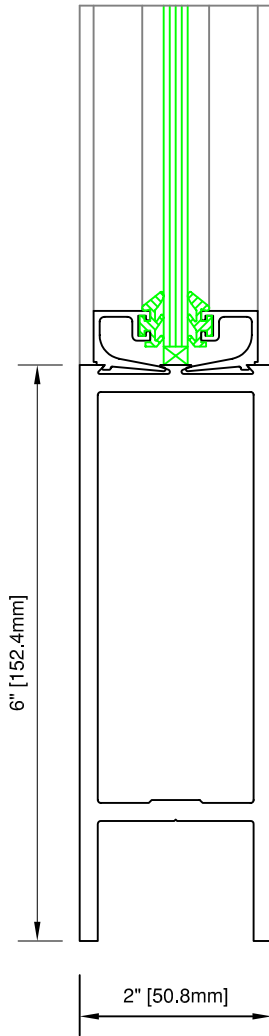

TYPICAL DETAILS

200-020
DOOR RAIL
6" (152.4 mm)

TYPICAL DETAILS

200-010
DOOR RAIL
2 3/8" (60.3 mm)

200-015
DOOR RAIL
3 7/8" (98.4 mm)

TYPICAL DETAILS